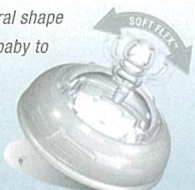

# Natural Touch™ A Gentle Squeeze makes all the difference...

The Natural Touch™ SoftFlex™ bottle features the revolutionary new SoftFlex™ silicone base. Made from 100% BPA Free silicone the Softflex™ silicone base allows parents to assist newborn babies in feeding with a gentle squeeze. This unique bottle also features superior anticolic vents in the teat and bottle base and the Natural Touch™ teat that mimics the flex, stretch and movement of a mothers breast.

### Soft Flex™

SoftFlex and natural shape encourages your baby to latch on. It gently stretches, flexes and moves like a mothers nipple.